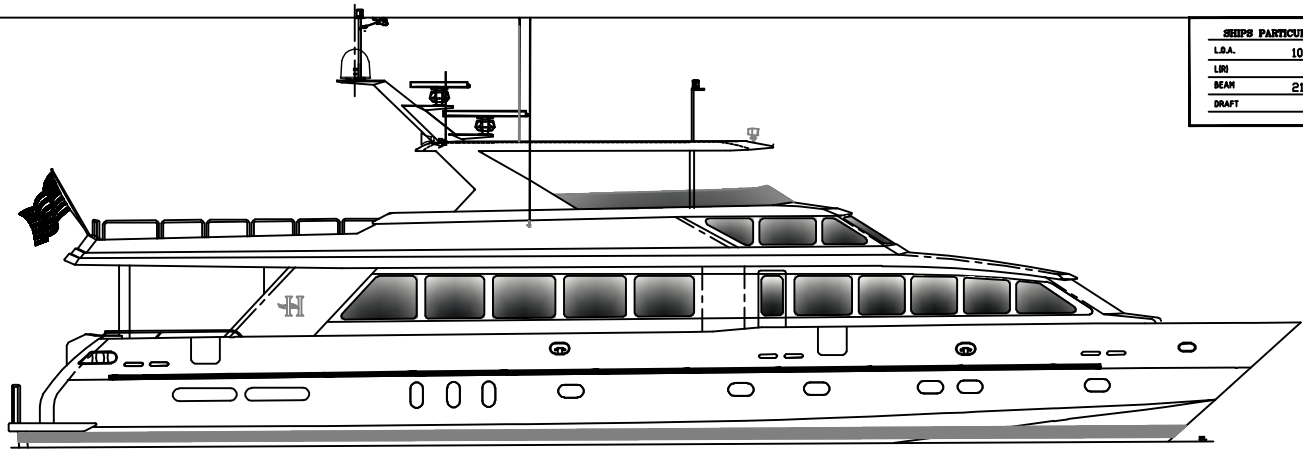

SHIP PARTICULARS	
L.O.A.	101'-00"
LBH	
BEAM	21'-00"
DRAFT	

PROFILE

LOWER DECK

PILOT HOUSE

MAIN DECK

LOWER DECK

101' HARGRAVE MOTORYACHT
DECK PLANS

HARGRAVE
CUSTOM YACHTS

ALL DIMENSIONS ARE APPROXIMATE AND SUBJECT TO CHANGE WITHOUT NOTICE. THE YACHT IS TO BE BUILT TO THE LATEST AND BEST PRACTICES OF THE YACHTING INDUSTRY.