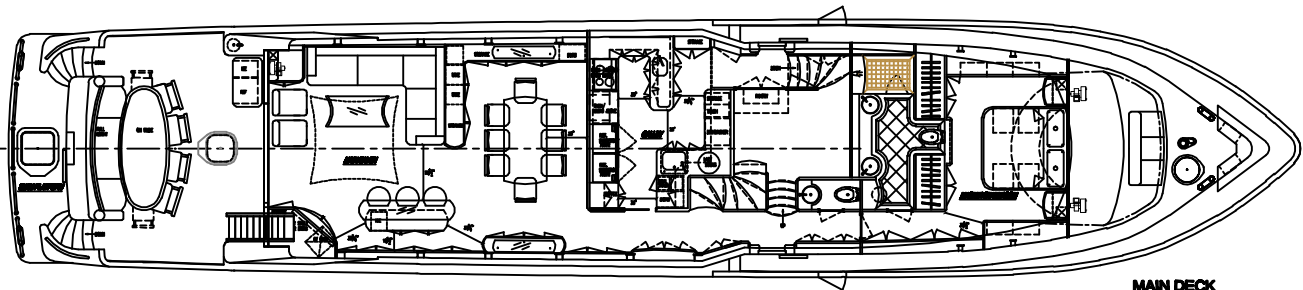

SHIP PARTICULARS	
L.O.A.	101'-00"
LBH	
BEAM	21'-00"
DRAFT	

PROFILE

LOWER DECK

PILOT HOUSE

MAIN DECK

LOWER DECK

101' HARGRAVE MOTORYACHT
DECK PLANS

HARGRAVE
CUSTOM YACHTS

ALL DIMENSIONS ARE APPROXIMATE AND SUBJECT TO CHANGE WITHOUT NOTICE. THE YACHT IS TO BE BUILT TO THE LATEST AND BEST PRACTICES OF THE YACHTING INDUSTRY.