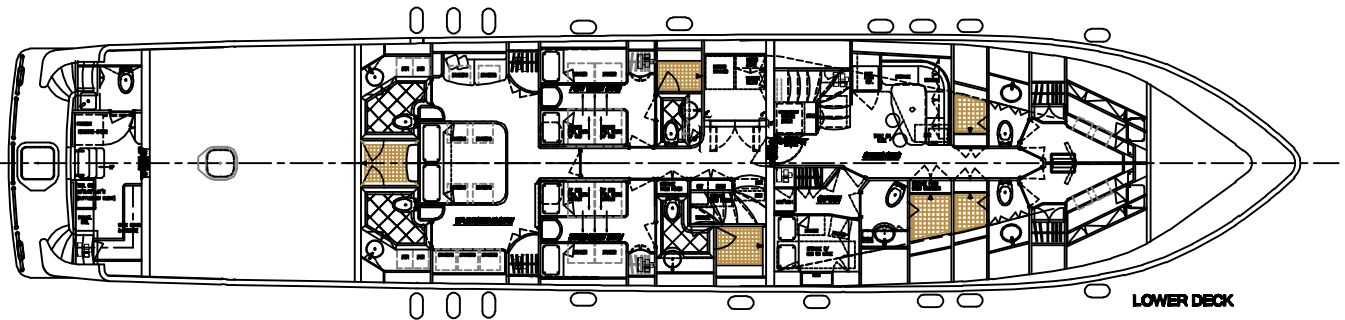

SHIP PARTICULARS	
L.O.A.	101'-00"
LBH	
BEAM	21'-00"
DRAFT	

PROFILE

LOWER DECK

PILOT HOUSE

MAIN DECK

LOWER DECK

101' HARGRAVE MOTORYACHT
DECK PLANS

HARGRAVE
CUSTOM YACHTS

ALL DIMENSIONS ARE APPROXIMATE AND SUBJECT TO CHANGE WITHOUT NOTICE. THE YACHT IS TO BE BUILT TO THE LATEST AND BEST PRACTICES OF THE YACHTING INDUSTRY.