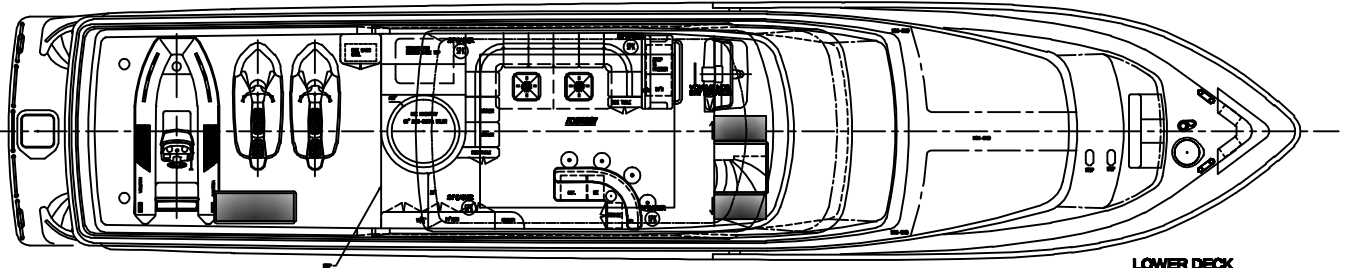

SHIP PARTICULARS	
L.O.A.	101'-00"
LBH	
BEAM	21'-00"
DRAFT	

PROFILE

LOWER DECK

PILOT HOUSE

MAIN DECK

LOWER DECK

101' HARGRAVE MOTORYACHT
DECK PLANS

HARGRAVE
CUSTOM YACHTS

ALL DIMENSIONS ARE APPROXIMATE AND SUBJECT TO CHANGE WITHOUT NOTICE. THE YACHT IS TO BE BUILT TO THE LATEST AND BEST PRACTICES OF THE YACHTING INDUSTRY.