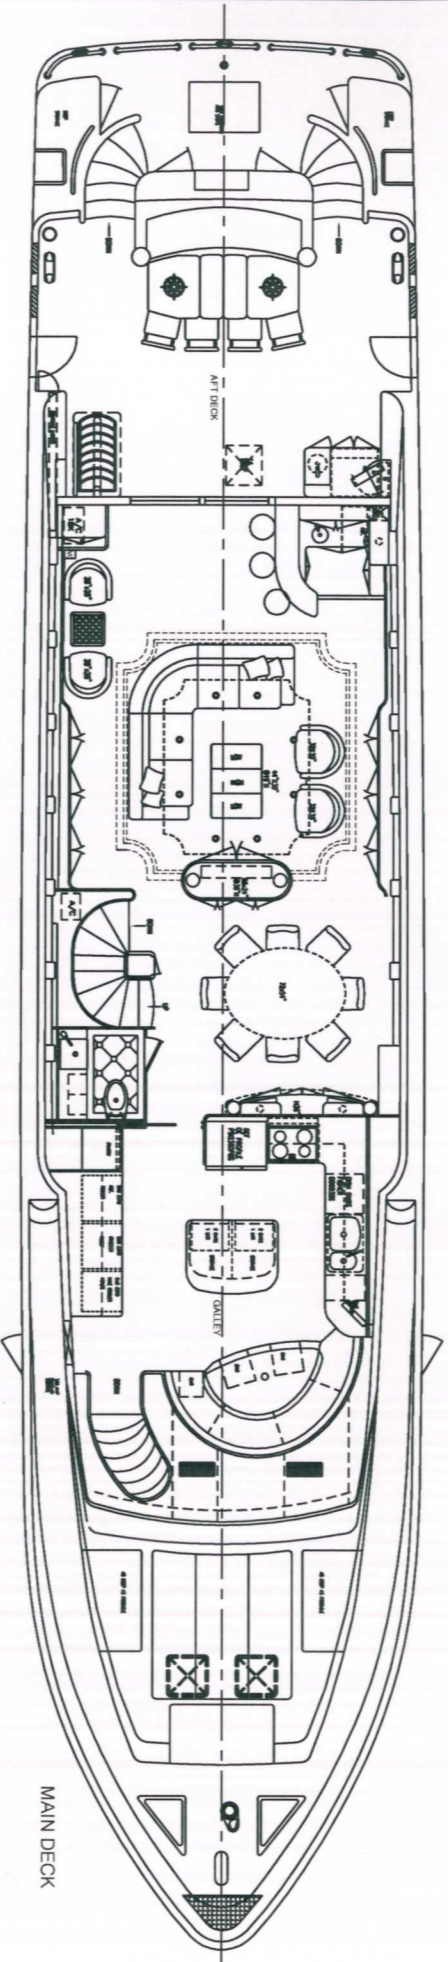

HARGRAVE

CUSTOM YACHTS

PRELIMINARY PROPOSAL

SHIPS PARTICULARS

L.O.A.	94'-08"
L.W.L.	84'-06"
BEAM	20'-00"
DRAFT	5'-08"

PROFILE

01 DECK

MAIN DECK

LOWER DECK

GENERAL ARRANGEMENT
BY HARGRAVE DESIGN

HARGRAVE
CUSTOM YACHTS

1001 BAY STREET, SUITE 100
ANN ARBOR, MI 48106
PHONE: 734.769.1234
FAX: 734.769.1235
WWW.HARGRAVEDESIGN.COM