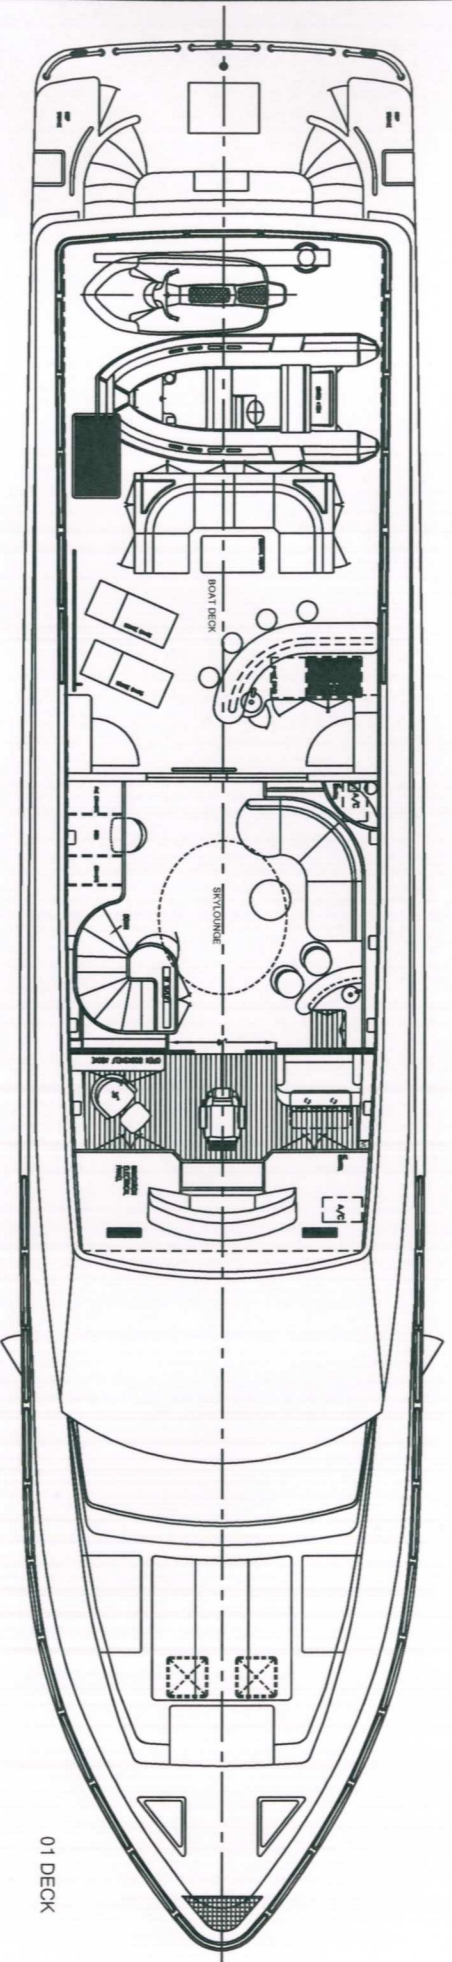

HARGRAVE

CUSTOM YACHTS

PRELIMINARY PROPOSAL

SHIPS PARTICULARS

L.O.A.	94'-08"
L.W.L.	84'-06"
BEAM	20'-00"
DRAFT	5'-08"

PROFILE

01 DECK

MAIN DECK