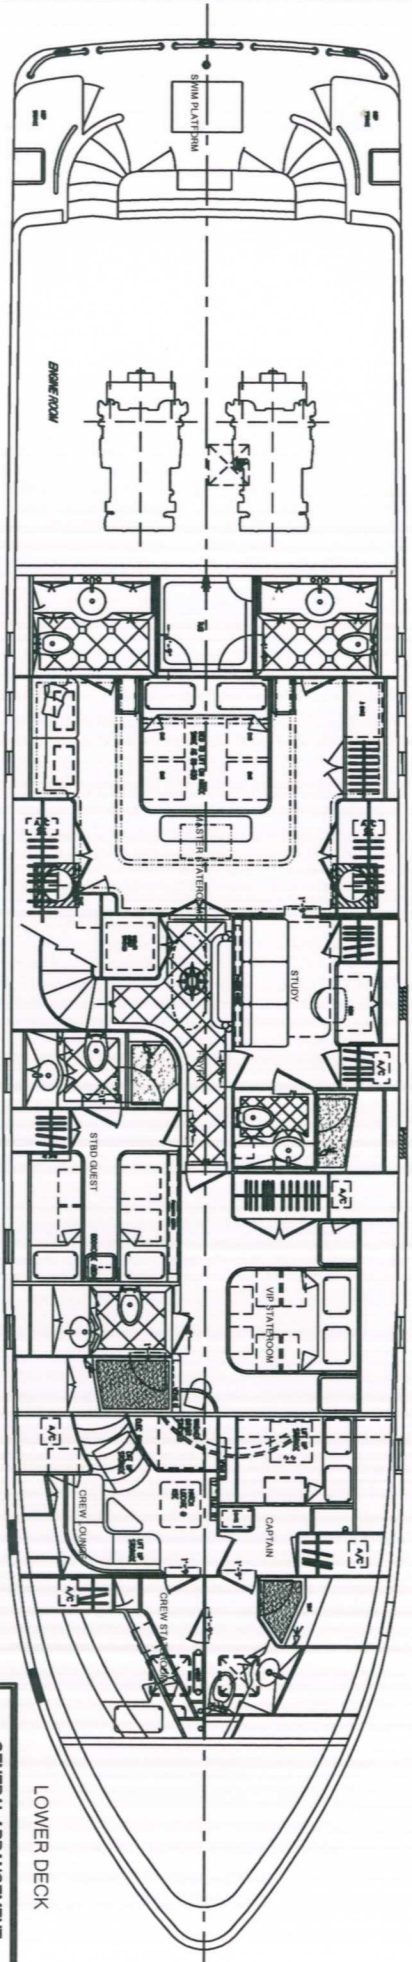

HARGRAVE

CUSTOM YACHTS

PRELIMINARY PROPOSAL

SHIPS PARTICULARS

L.O.A.	94'-08"
L.W.L.	84'-06"
BEAM	20'-00"
DRAFT	5'-08"

PROFILE

01 DECK

MAIN DECK

LOWER DECK

GENERAL ARRANGEMENT
BY HARGRAVE DESIGN

HARGRAVE
CUSTOM YACHTS

1001 BAY STREET, SUITE 100
ANN ARBOR, MI 48106
PHONE: 734.769.1234
FAX: 734.769.1235
WWW.HARGRAVEDESIGN.COM