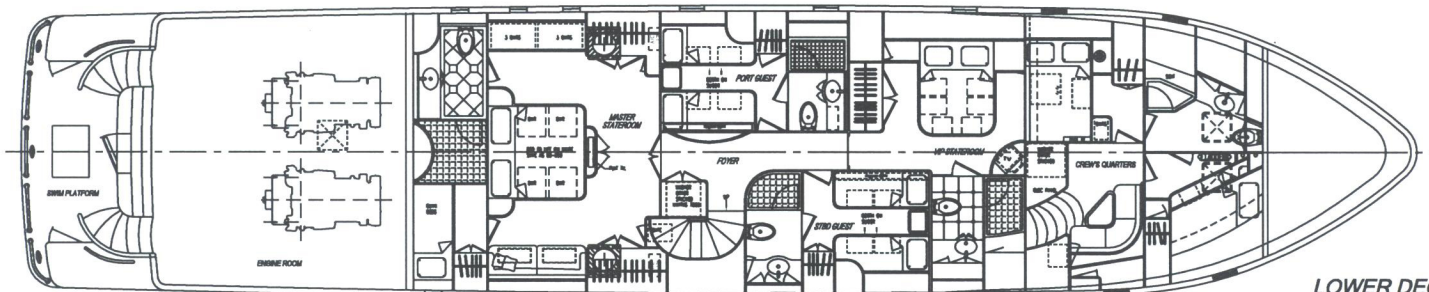

SHIPS PARTICULARS

L.O.A.	94'-08"
L.W.L.	82'-07"
BEAM	20'-00"
DRAFT	5'-08"

PROFILE

SKYLounge

MAIN DECK

LOWER DECK