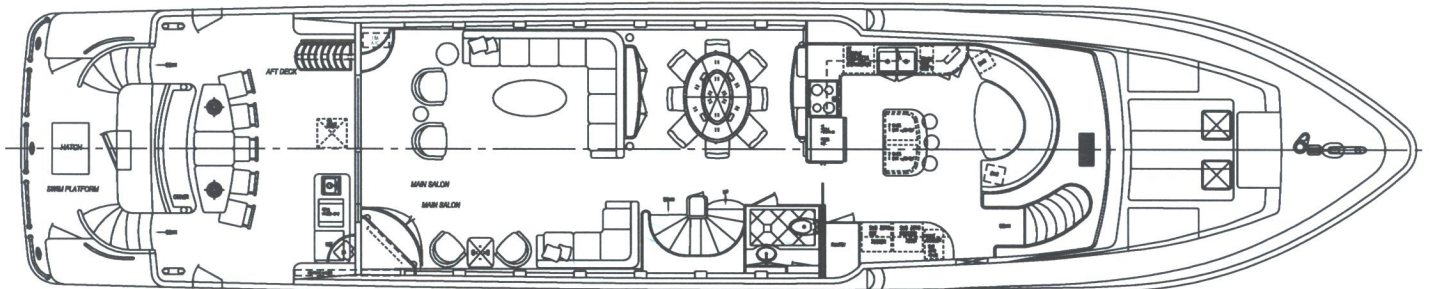

SHIPS PARTICULARS

L.O.A.	94'-08"
L.W.L.	82'-07"
BEAM	20'-00"
DRAFT	5'-08"

PROFILE

SKYLounge

MAIN DECK

LOWER DECK