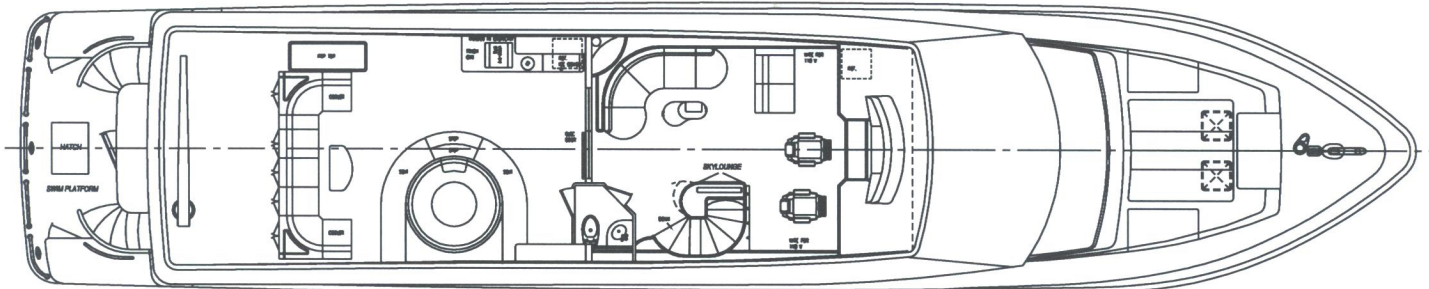

SHIPS PARTICULARS

L.O.A.	94'-08"
L.W.L.	82'-07"
BEAM	20'-00"
DRAFT	5'-08"

PROFILE

SKYLounge

MAIN DECK

LOWER DECK