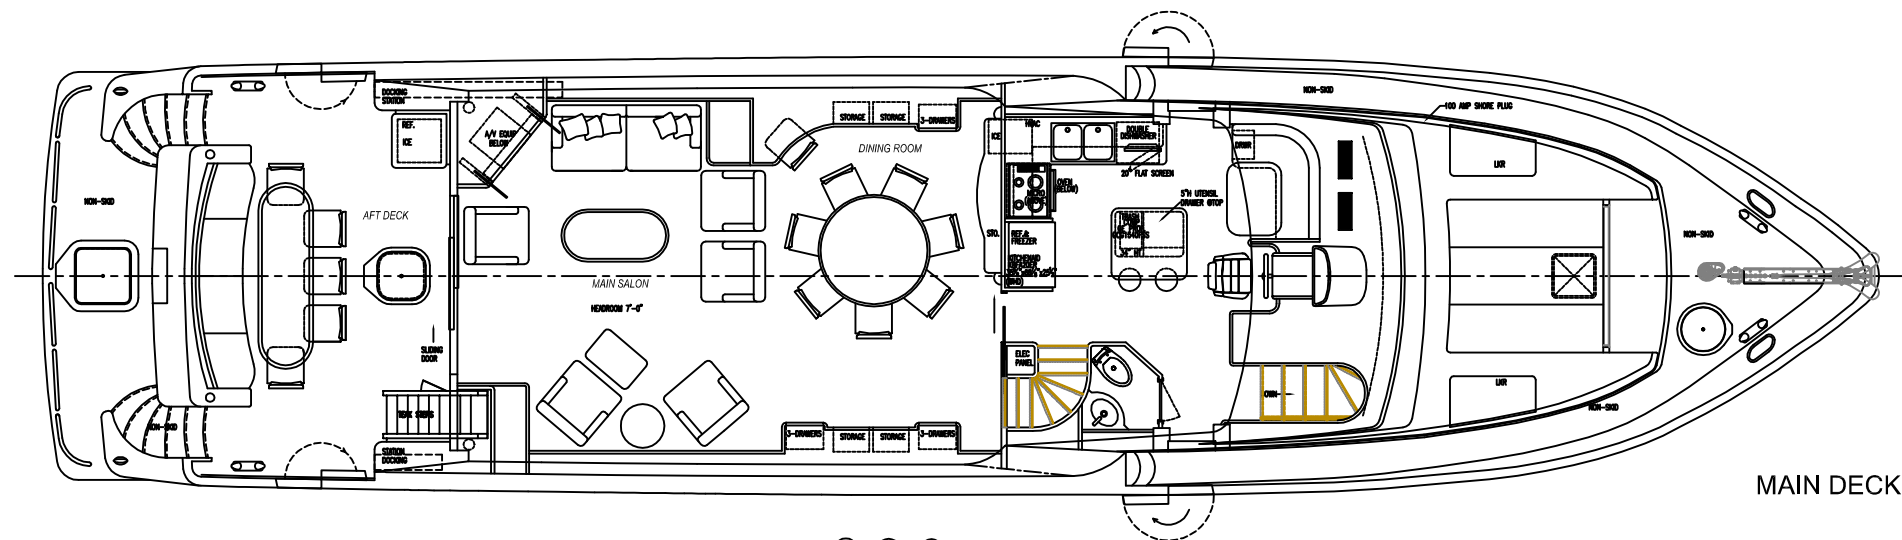

SHIPS PARTICULARS	
L.O.A	84'-00"
L(CR)	74'-00"
BEAM	21'-00"
DRAFT	4'-7"

84' HARGRAVE MOTORYACHT  
GENERAL ARRANGEMENT

**HARGRAVE**  
CUSTOM YACHTS

1807 WEST STATE ROAD 24 FORT LAUDERDALE, FLORIDA 33316  
TEL: (954) 463-0000 FAX: (954) 463-0001