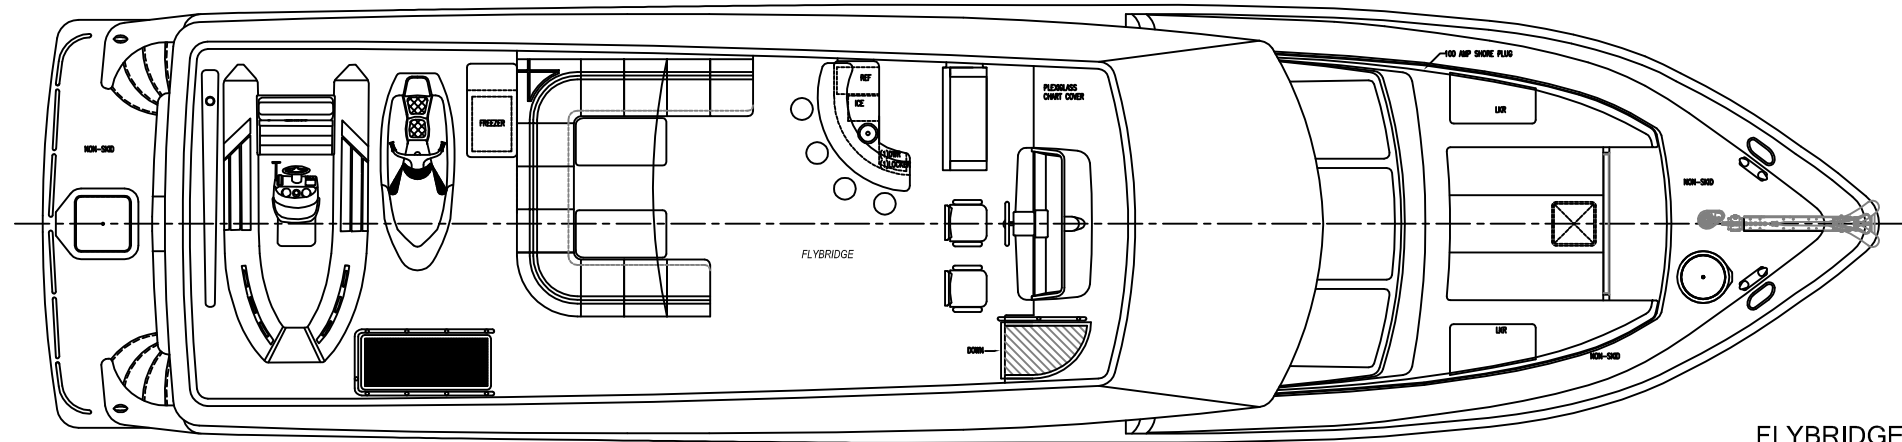

SHIPS PARTICULARS	
L.O.A	84'-00"
L(CR)	74'-00"
BEAM	21'-00"
DRAFT	4'-7"

84' HARGRAVE MOTORYACHT  
GENERAL ARRANGEMENT

**HARGRAVE**  
CUSTOM YACHTS

1807 WEST STATE ROAD 24 FORT LAUDERDALE, FLORIDA 33316  
TEL: (954) 463-0000 FAX: (954) 463-0001