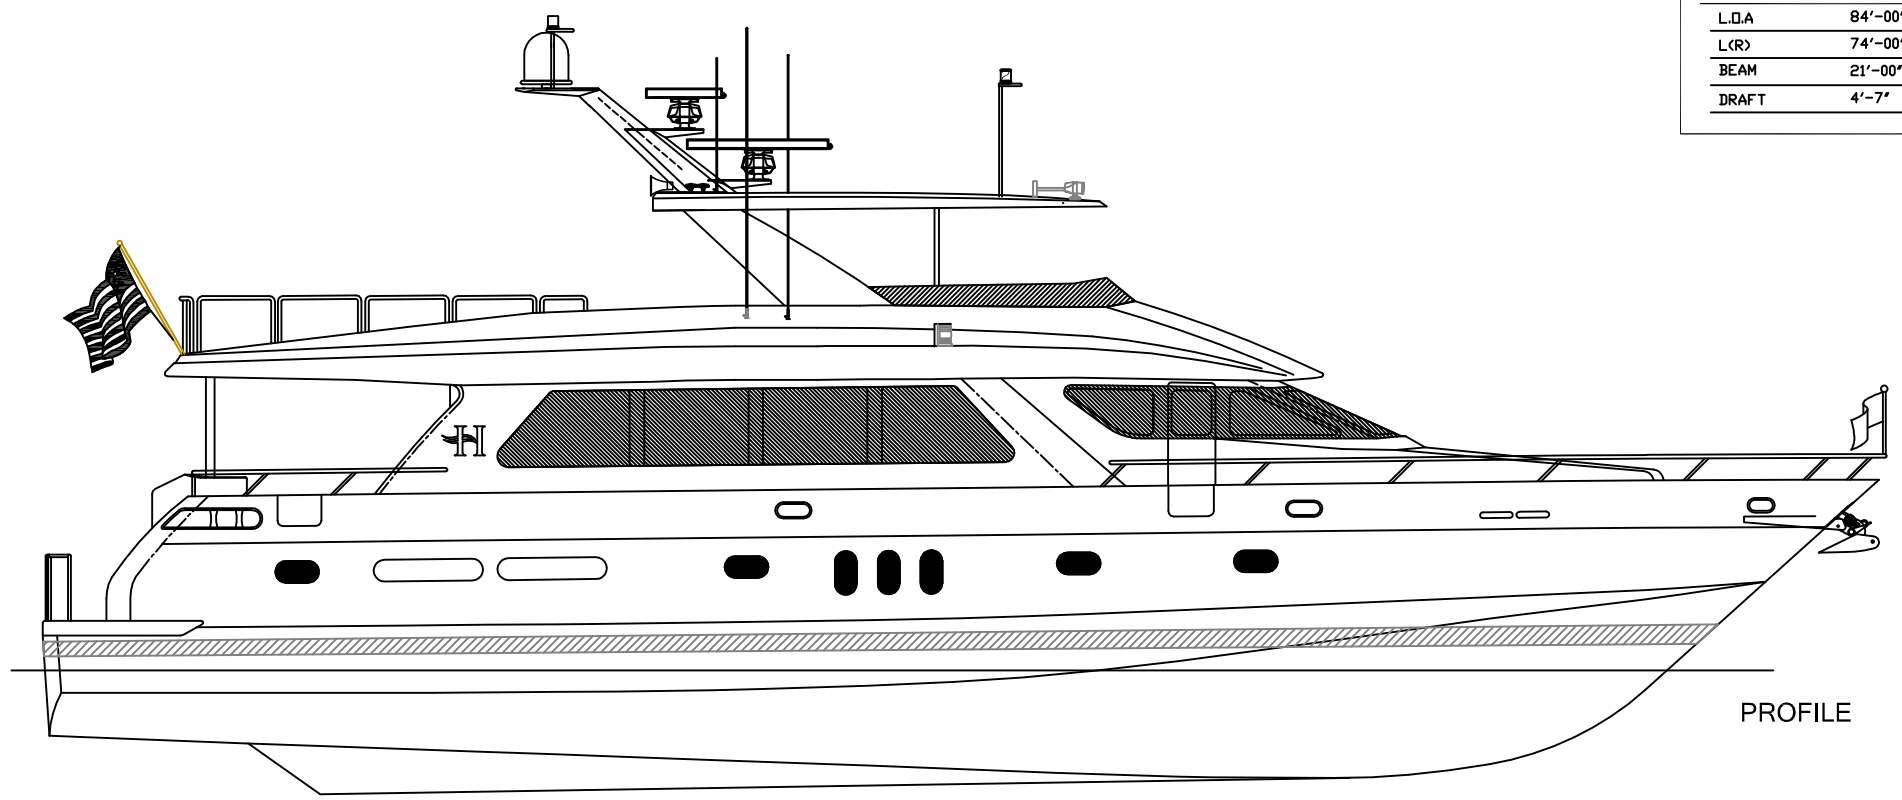

SHIPS PARTICULARS	
L.O.A	84'-00"
L(CR)	74'-00"
BEAM	21'-00"
DRAFT	4'-7"

84' HARGRAVE MOTORYACHT  
GENERAL ARRANGEMENT

**HARGRAVE**  
CUSTOM YACHTS

1807 WEST STATE ROAD 24 FORT LAUDERDALE, FLORIDA 33316  
TEL: (954) 463-0000 FAX: (954) 463-0001