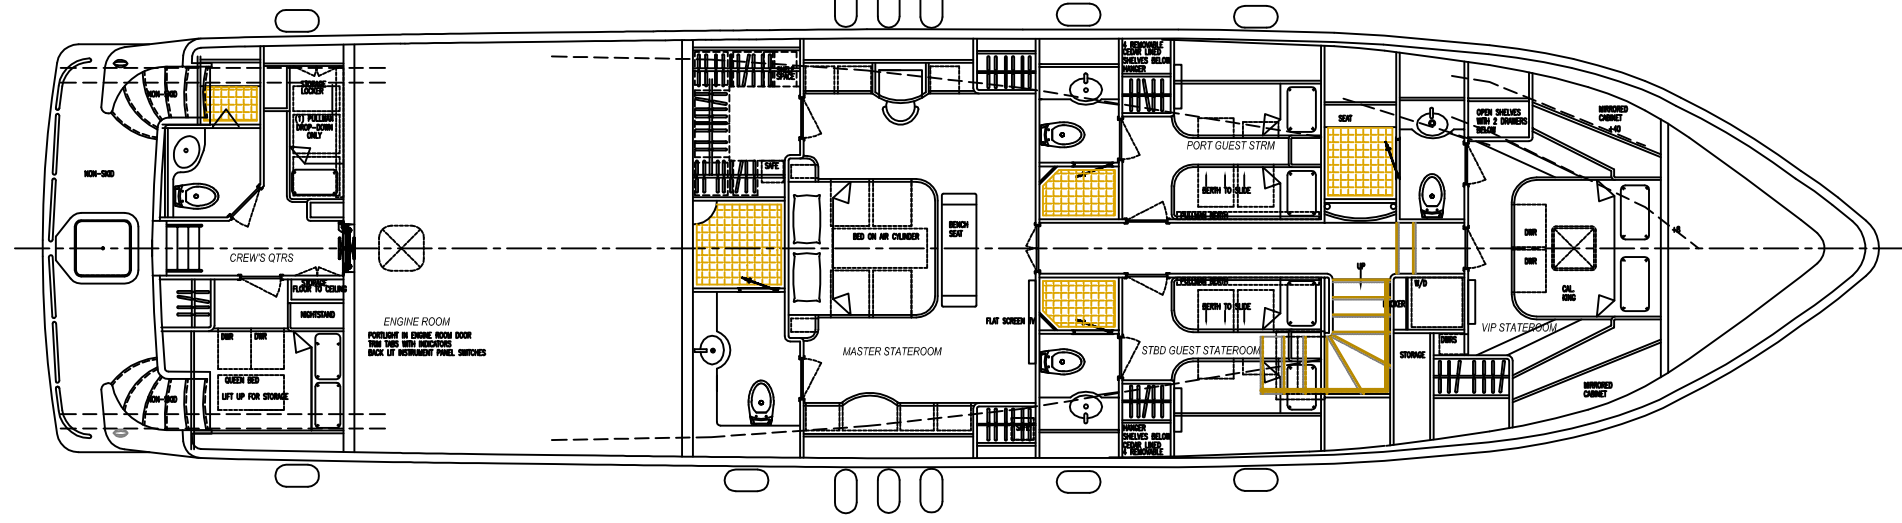

SHIPS PARTICULARS	
L.O.A	84'-00"
L(CR)	74'-00"
BEAM	21'-00"
DRAFT	4'-7"

84' HARGRAVE MOTORYACHT  
GENERAL ARRANGEMENT

**HARGRAVE**  
CUSTOM YACHTS

1807 WEST STATE ROAD 24 FORT LAUDERDALE, FLORIDA 33316  
TEL: (954) 463-0000 FAX: (954) 463-0001