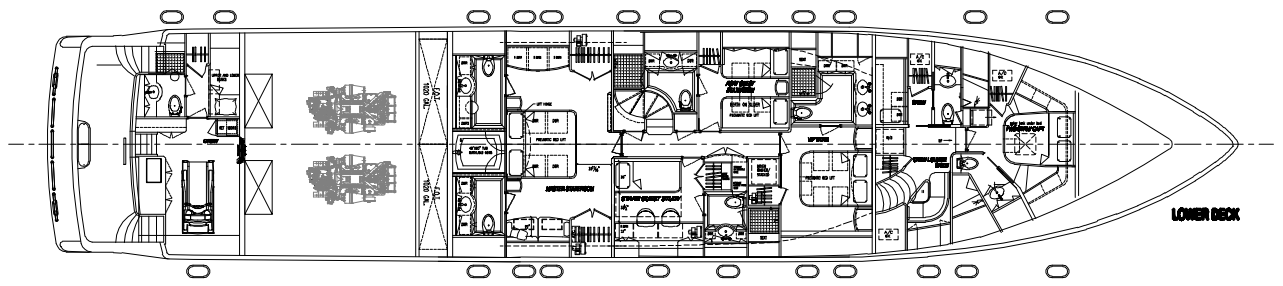

SHIPS PARTICULARS	
L.O.A.	114'-00"
L.RL	
BEAM	23'-00"
DRAFT