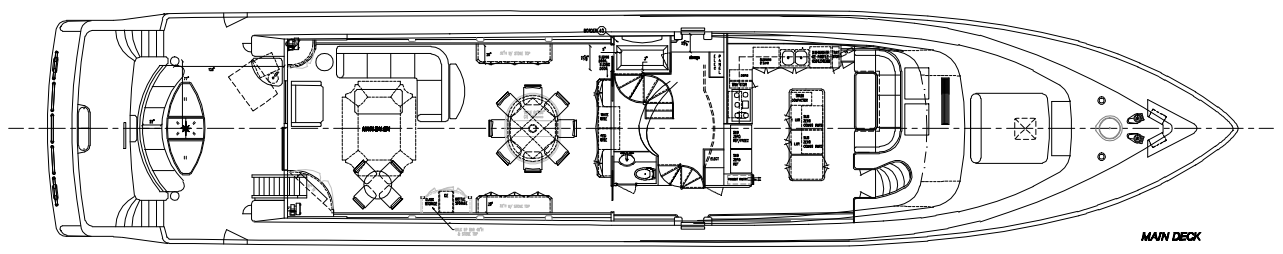

SHIPS PARTICULARS	
L.O.A.	114'-00"
L.RL	
BEAM	23'-00"
DRAFT