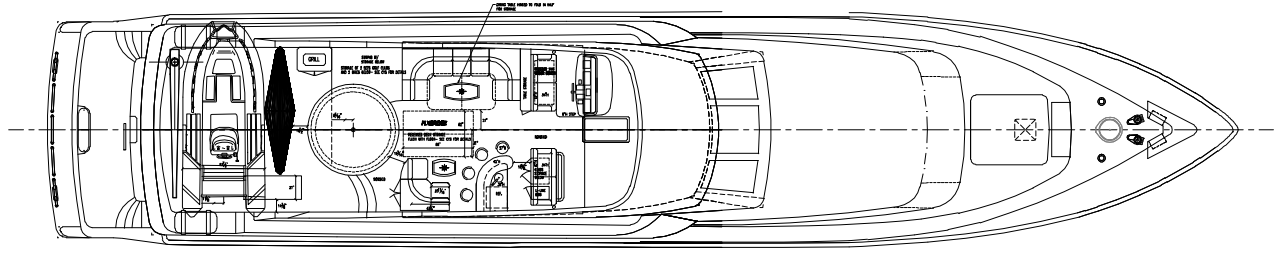

SHIPS PARTICULARS	
L.O.A.	114'-00"
L.RL	
BEAM	23'-00"
DRAFT