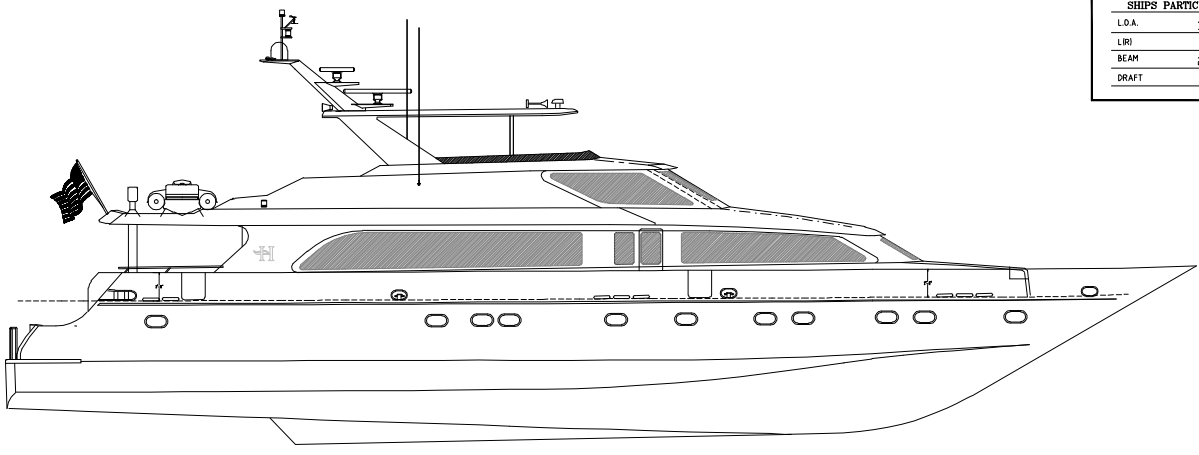

SHIPS PARTICULARS	
L.O.A.	114'-00"
L.RL	
BEAM	23'-00"
DRAFT